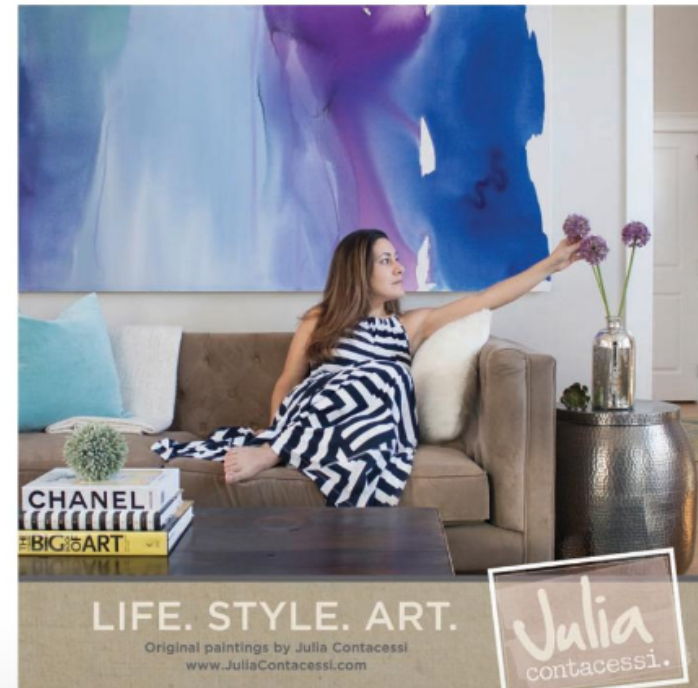

Global Views Marilyn Dining Chairs
globalviews.com

*"I love how these airy acrylic Marilyn
Dining Chairs are guaranteed to
transform any staid dining room with
their translucent elegance."*

YOUR MOMENTS. MORE HAPPY.

*"Let a breath of fresh air in with this
'sheer with a twist' fabric for blinds or
breezy drapes."*

CHANEL
THE BIG ART

LIFE. STYLE. ART.

Original paintings by Julia Contacessi
www.JuliaContacessi.com

Julia
contacessi.